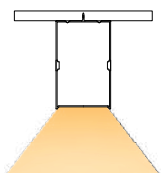

Surface-mounted