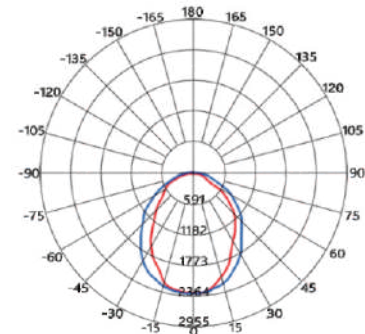

Technical Data/Performance

LUX PERFORMANCE & BEAM ANGLE