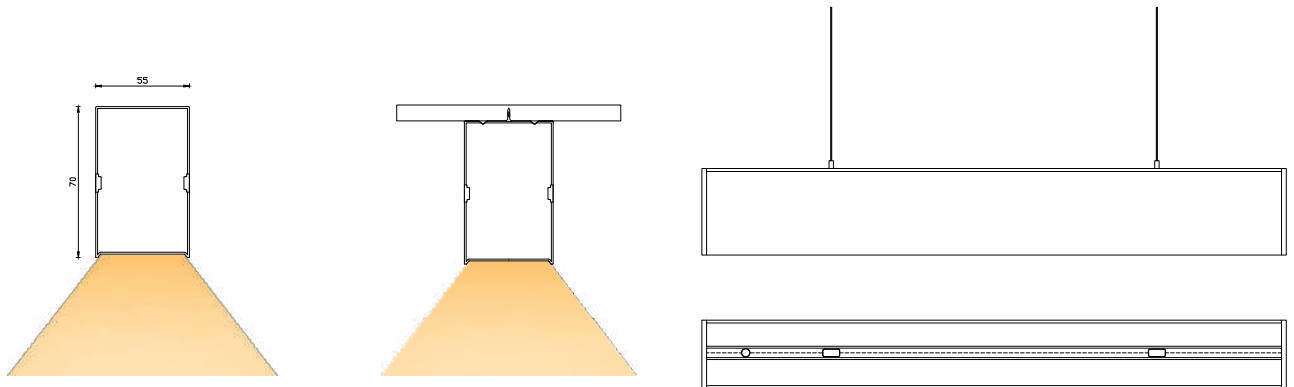

Area: Indoor Luminaires

Mounting: Pendant (integrated driver) / Surface-mounted (integrated driver)

Invisible light designed linear luminaire for general lighting.

This invisible light linear comes in different shapes and lengths. It has two different mounting possibilities: pendant and surface-mounted.

Built-in LED drivers simplify installation and save space, making the process more convenient and optimizing space application.

DIMENSIONS & AVAILABLE LENGTHS

Dimension: L = 1200 mm , H = 70mm , W = 55mm