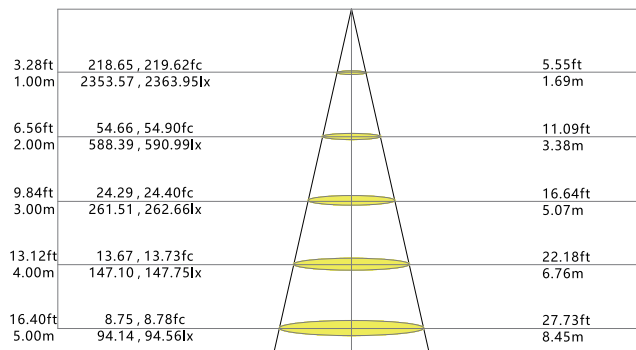

TANGOO

Phone: +8675725503900 sophie@tangooled.com

No.9 Zhi'an North Road,Jun'an Foshan 528329,GD China

Online: <https://tangooled.com/led-linear-lights>

LED PROFILE LIGHT SUPPLIER

TECHNICAL SPECIFICATIONS

Family key features

Electrical & Output Data

Input Voltage	220-240V
Power	38W
Lumens	5700 lm ±5%
Efficiency (LM/W)	150LM/W ±5%
PF	>0.9
CRI	80
LEDs	2835-216 pieces
Warranty	5 years

Technical Data/Performance

LUX PERFORMANCE & BEAM ANGLE